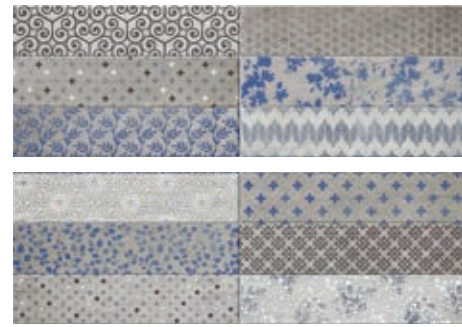

Terra White 20x60 · Brick Terra White 20x60 · Terra White 33,8x33,8

TERRA

red body · pasta roja

20x60

8"x24"

B26 Terra White 20x60

B1 Brick Terra White 20x60

P67 Decor Solei White 20x60