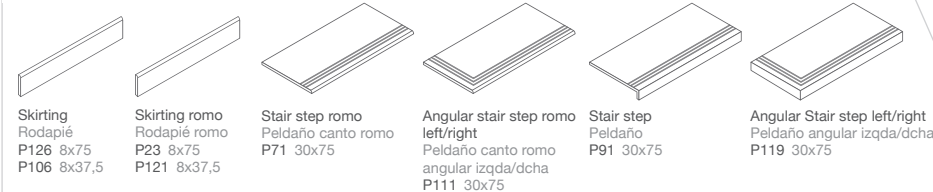

28

29

SPECIAL PIECES. Available in all colors. PIEZAS ESPECIALES. Disponible en todos los colores.

Skirting Rodapié P126 8x75 P106 8x37,5
Skirting romo Rodapié romo P23 8x75 P121 8x37,5
Stair step romo Peldaño canto romo P71 30x75
Angular stair step romo left/right Peldaño canto romo angular izqda/dcha P111 30x75
Stair step Peldaño P91 30x75
Angular Stair step left/right Peldaño angular izqda/dcha P119 30x75