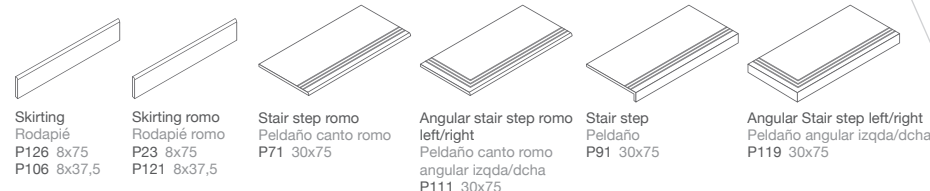

24

25

SPECIAL PIECES. Available in all colors. PIEZAS ESPECIALES. Disponible en todos los colores.