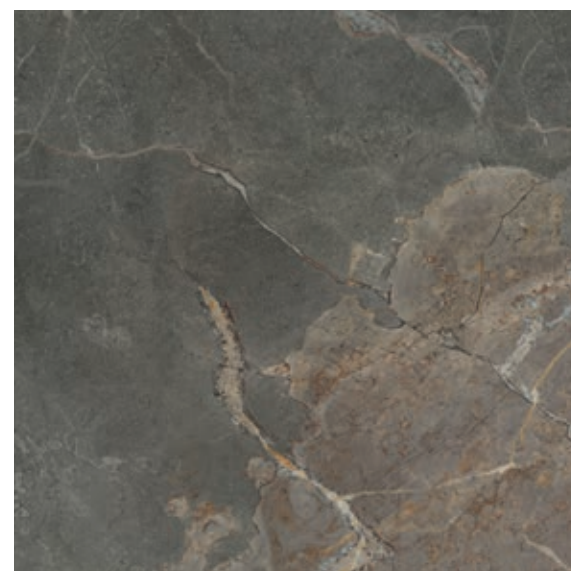

B24 Atenea Noisette 75x75 Rect.