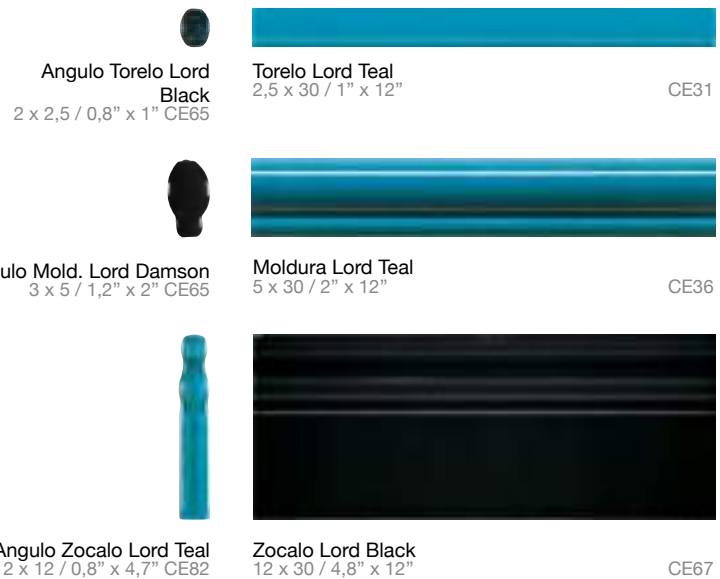

Piezas especiales. Special pieces. Pièces spéciales. Spezialteile. Специальные элементы