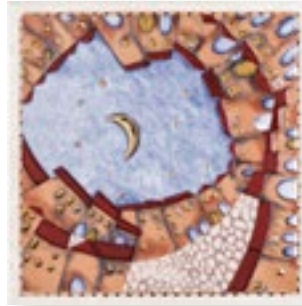

Decor Piazza
20x20