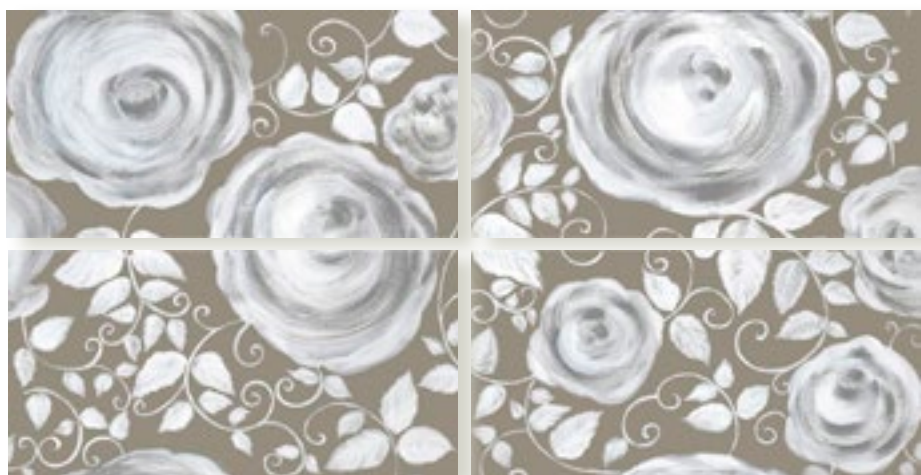

# ROSE 25X50

 WALL DECOR

Panel Rose Concrete 4 Pz set  
25x50

Decor Brush Concrete  
25x50

Panel Rose Pearl 4 Pz set  
25x50

Decor Brush Pearl  
25x50