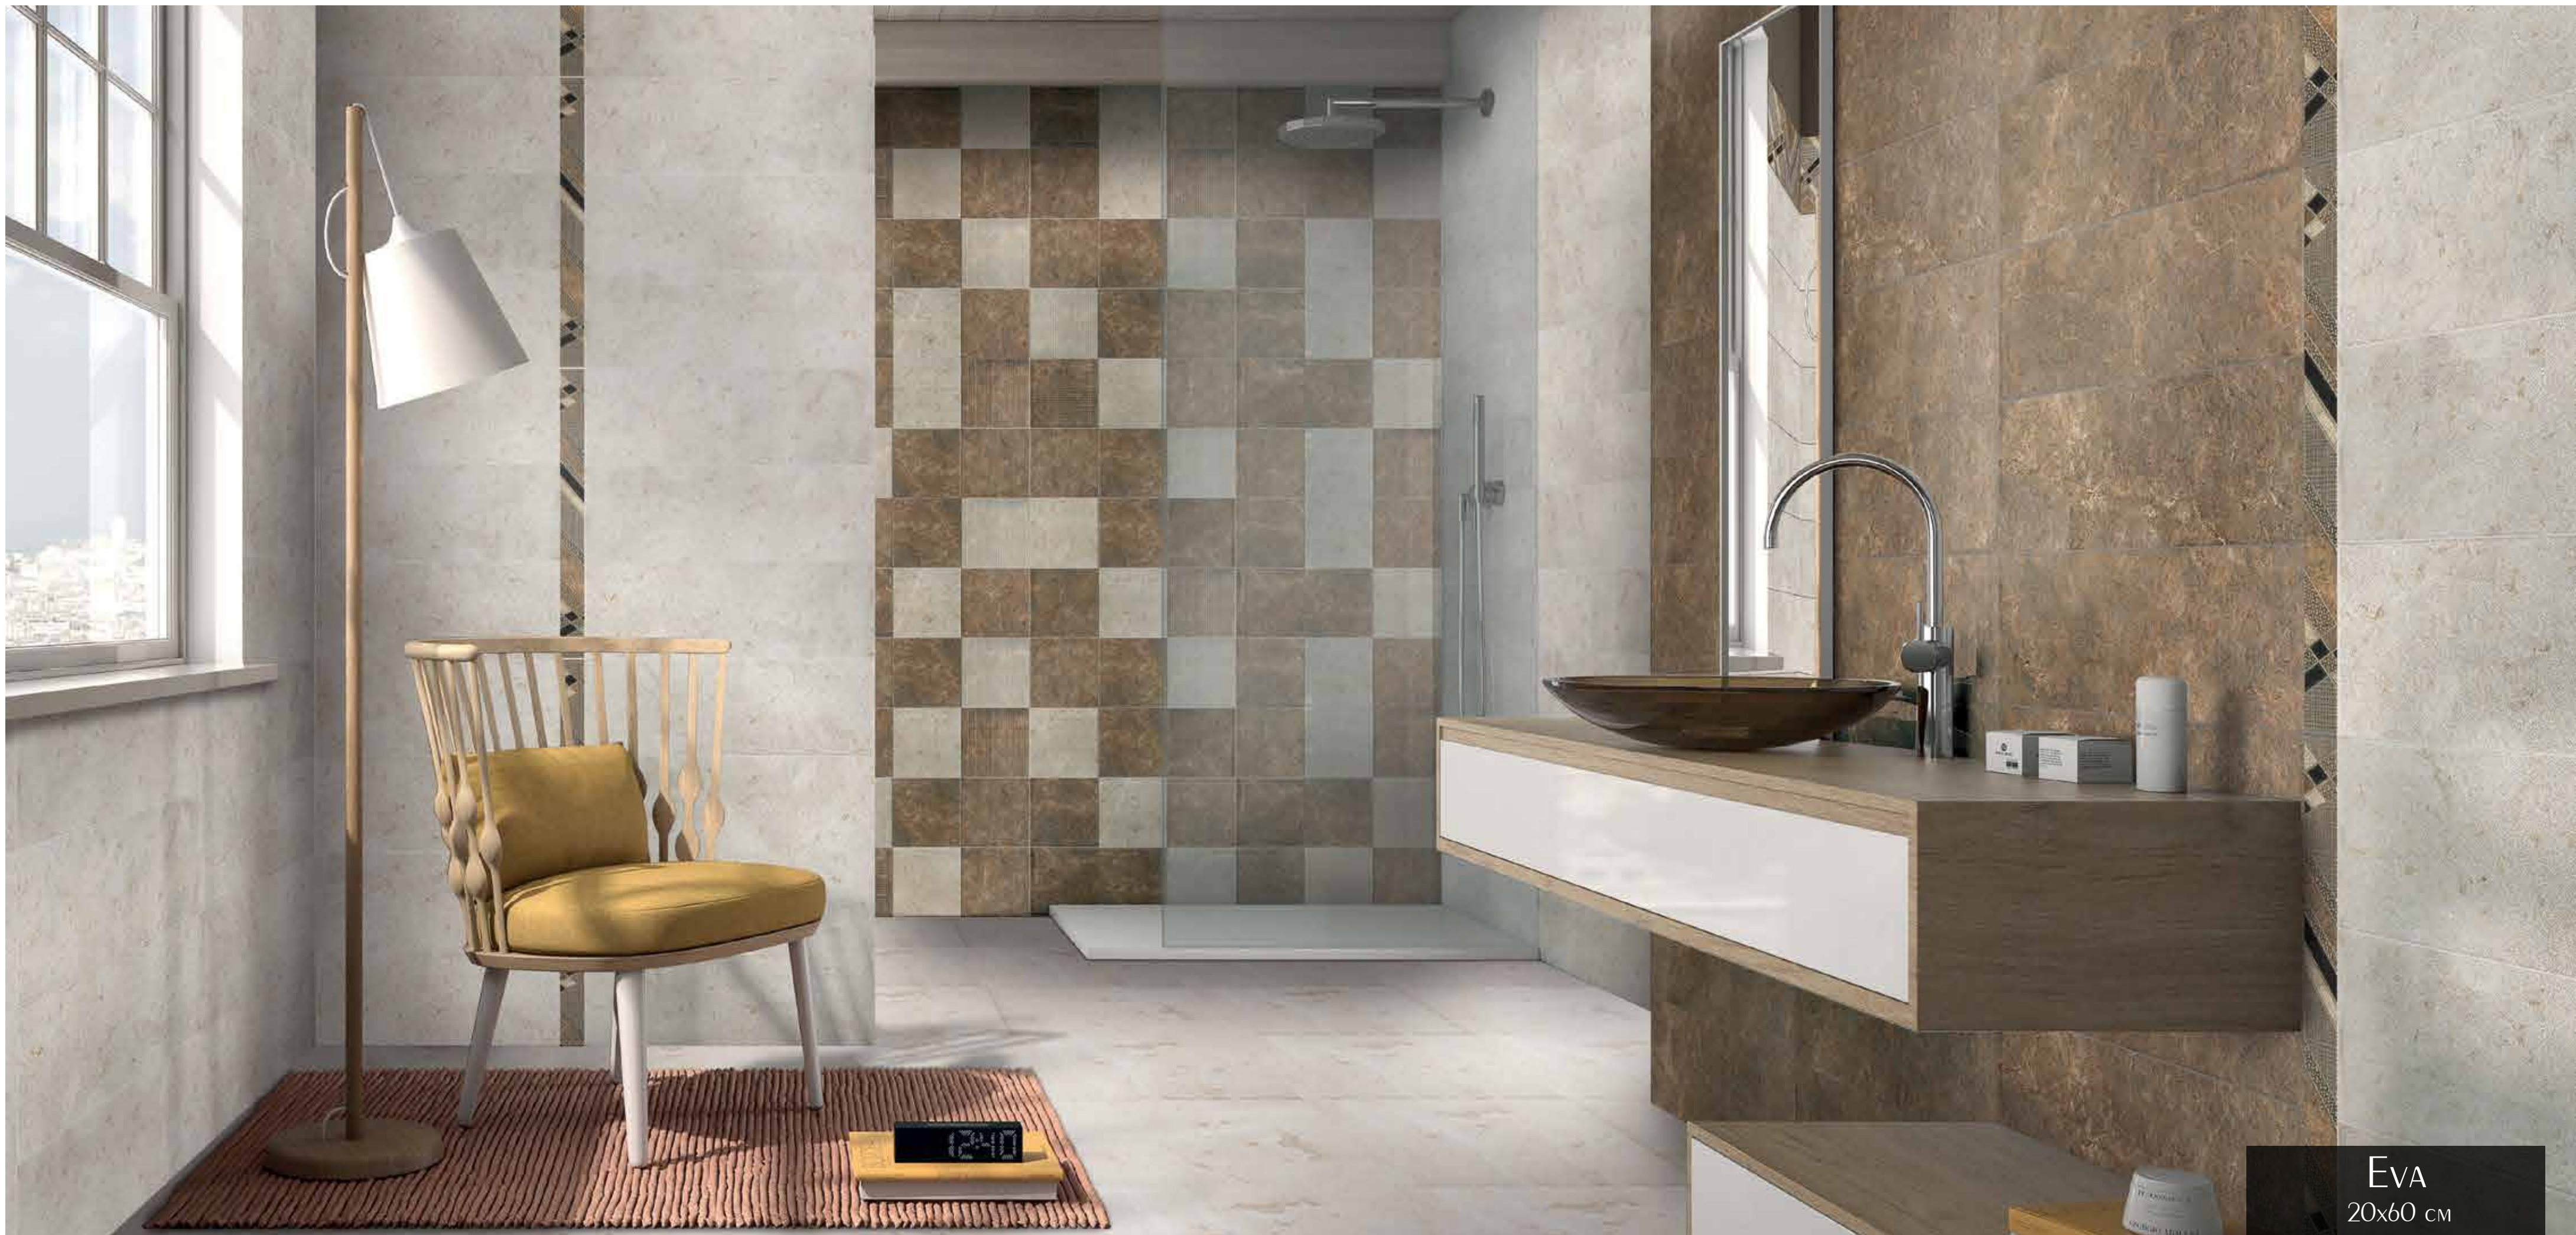

Torello Aquamarine
2.5x60 cm

Torello Yellow
2.5x60 cm

Floor Concorde Ivory
42x42 cm

EVA
20x60 cm

EVA 20x60 cm

Ivory

Ivory Stripe

Taco Brown Metallic - 3 Pcs
20x20 cm