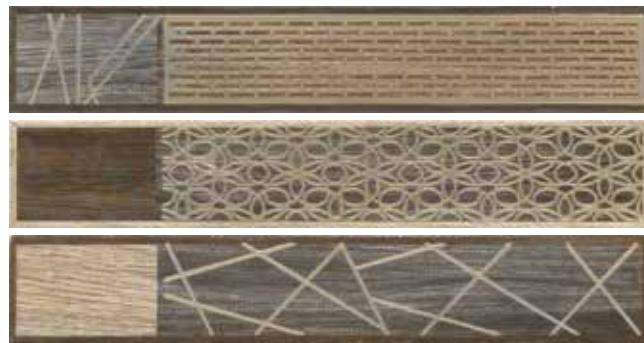

Ivory

Blue

Lilas

Listello Ivory
7.5x75 cm

Listello Blue Gold
7.5x75 cm

Listello Lilas Gold
7.5x75 cm

Stripe

SHAPE I

Ivory

GREY

Wood BROWN GEOMETRIC

Wood ANTHRACITE

Listello METALLIC - 3 Pcs
10x60 CM

Wood ANTHRACITE GEOMETRIC

TACO KITCHEN - 6 Pcs
15x15 CM

Floor LOUNGE WHITE
14x86 CM