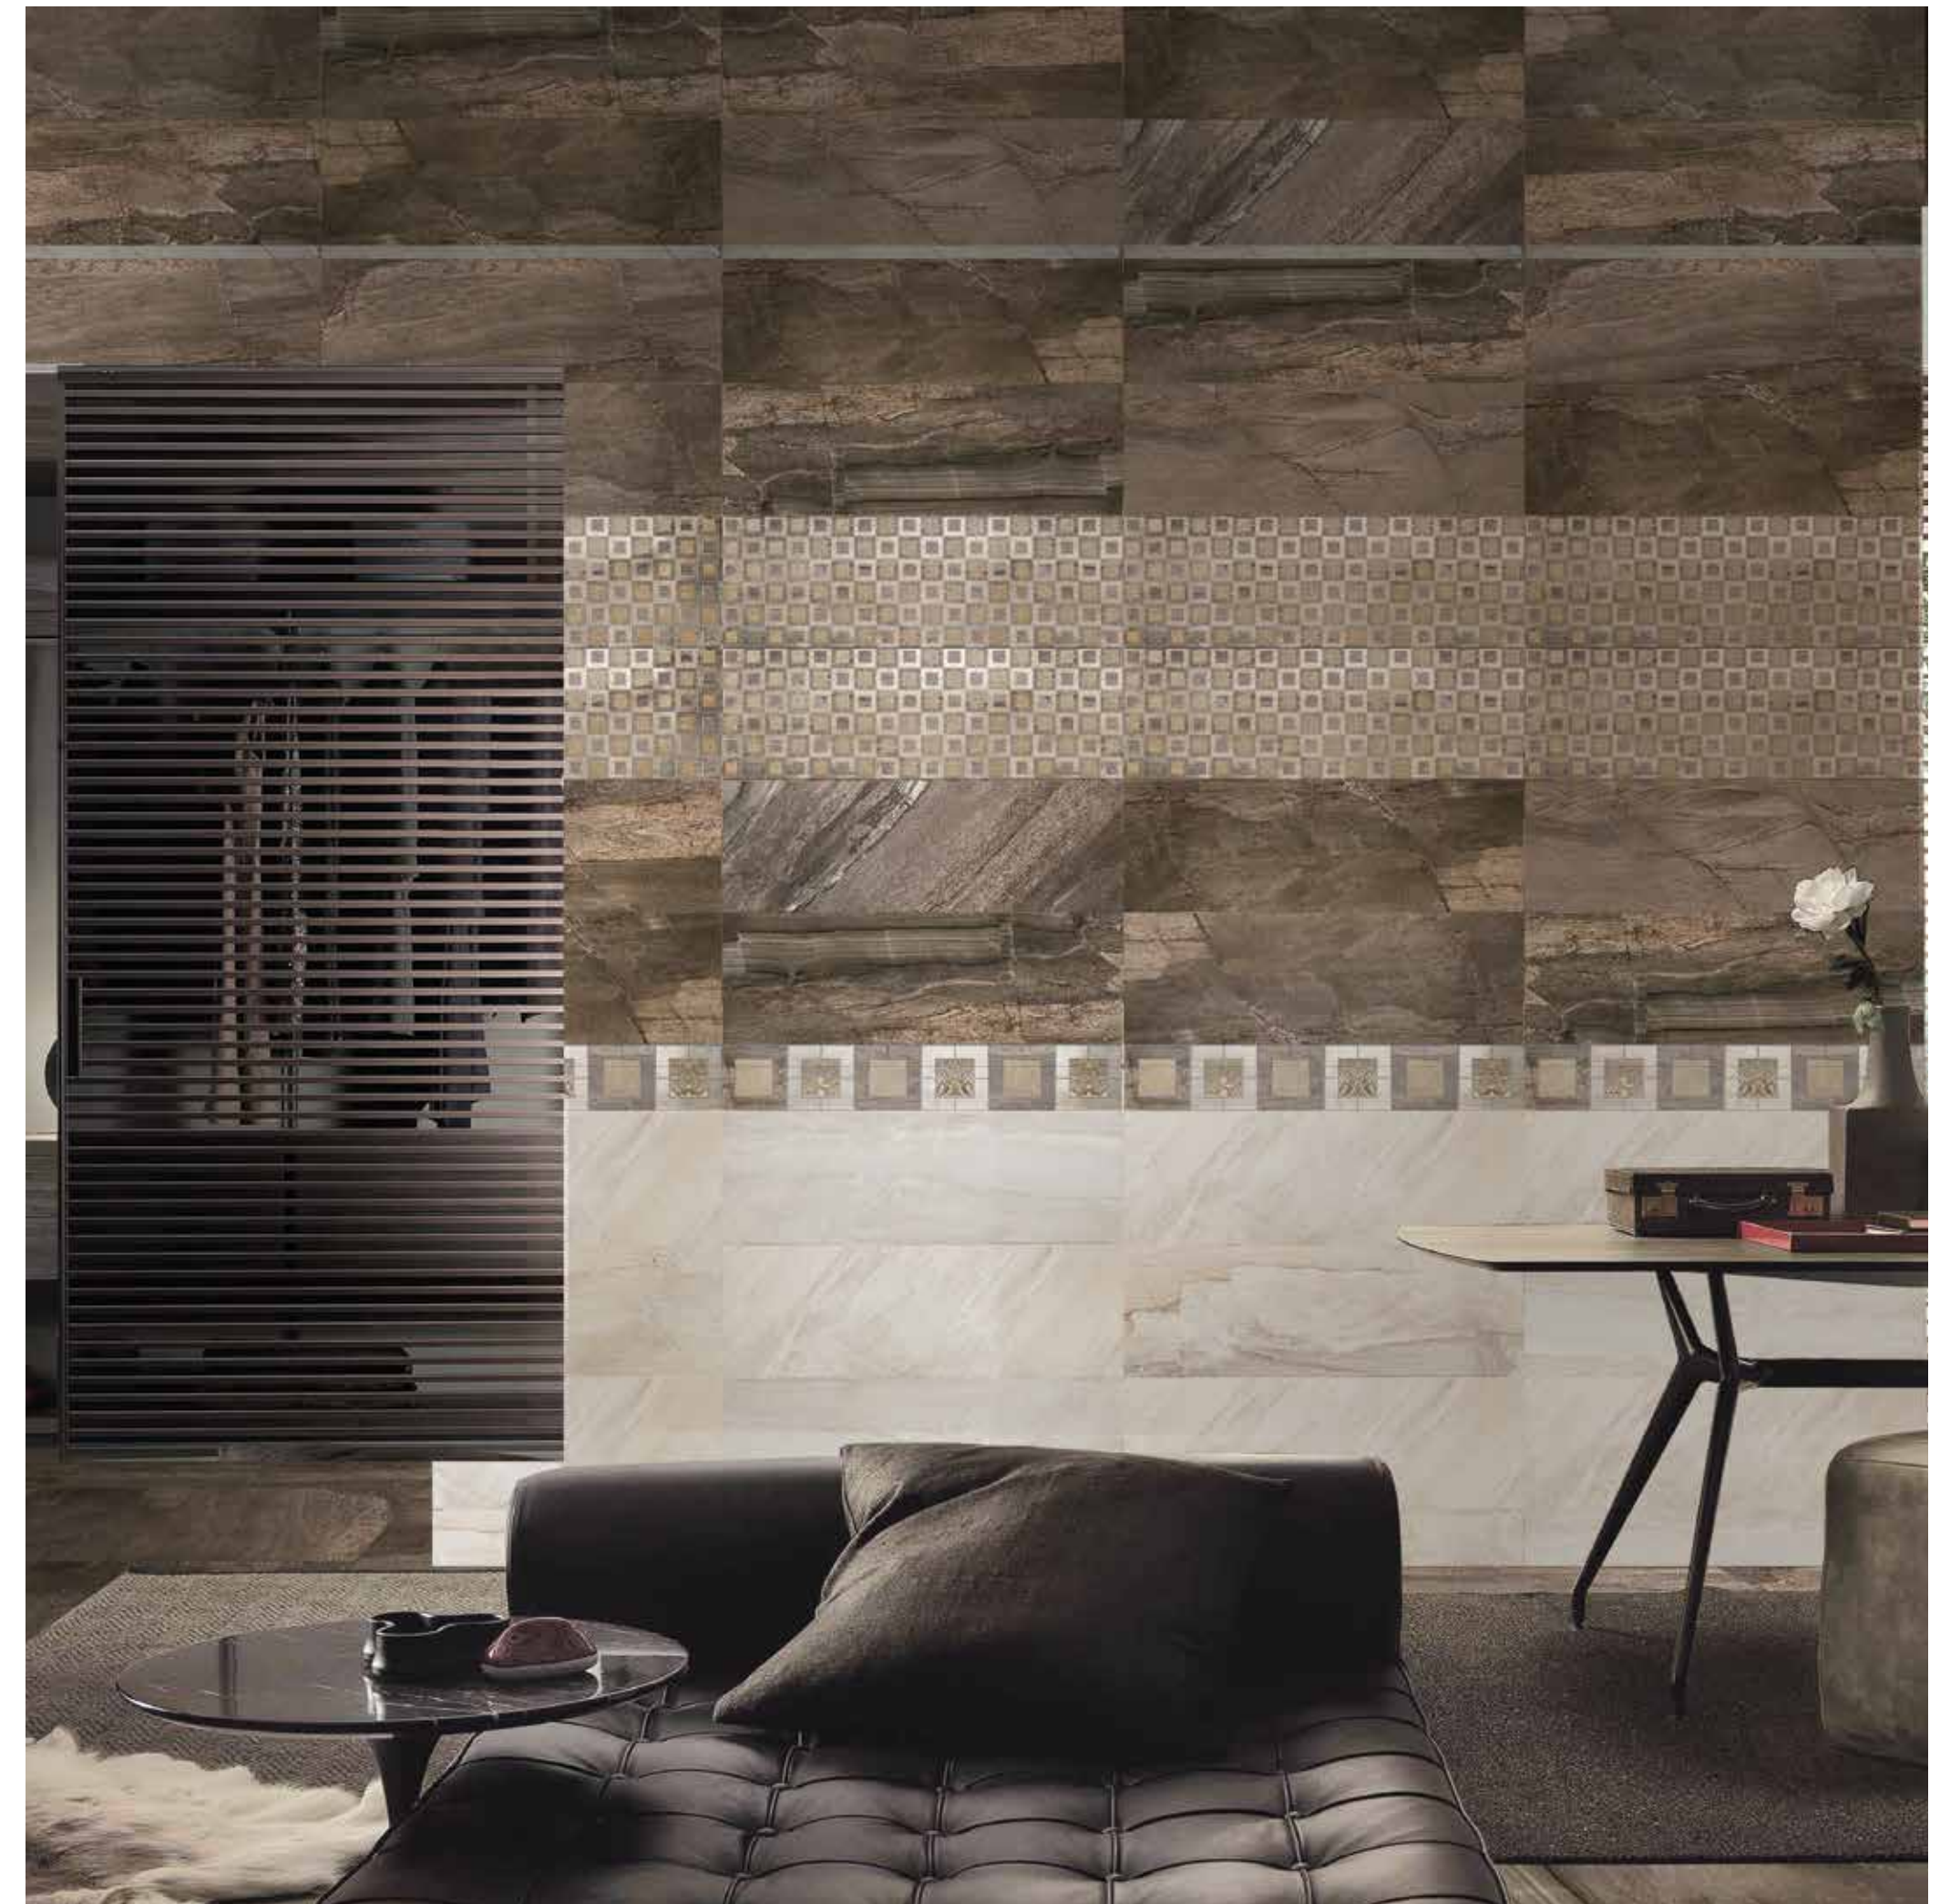

Listello Kitchen II
12.5x75 cm

Listello Kitchen III
12.5x75 cm

CHATEAU 25x75 cm

Ivory

Single Platine

Listello Platine
12.5x75 cm

Listello Kitchen Gold
12.5x75 cm

Floor Arlanta Beige
60x60 cm

Dark Grey

Single Classic Gold

Listello Classic Gold
12.5x75 cm

Floor Dark Grey
60x60 cm

Rivoli
25x75 cm

Rivoli 25x75 cm

White

White Geometric