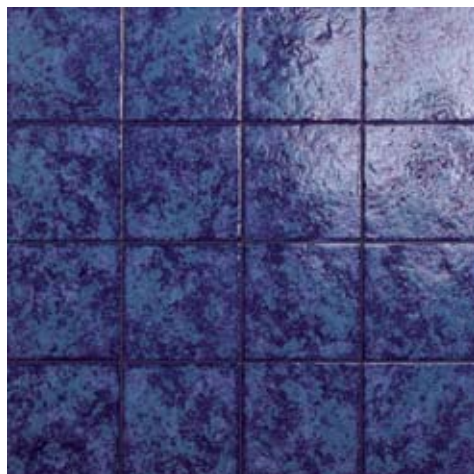

Bermuda

CRATI670
15x15 (6"x6")