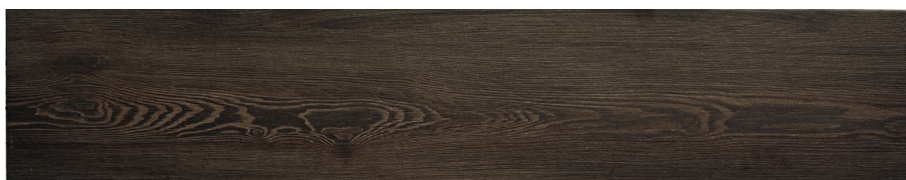

P.E. Cala Wengue

TG VAB5C-S

23 X 120

RODAPIÉ
SKIRTING

TECNOLOGÍA DIGITAL
DIGITAL TECHNOLOGY

MULTI TONO
MULTITONE
V3

MATE
MATT

ANTI-HIELO
FROST PROOF