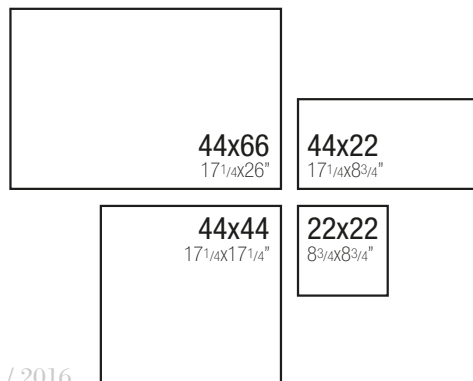

# 44x66 17 1/4 x 26"

44x66 / 44x44 / 44x22 / 22x22  
 17 1/4 x 26" / 17 1/4 x 17 1/4" / 17 1/4 x 8 3/4" / 8 3/4 x 8 3/4"  
 Mosaico 29,4x29,4 (5x5) / Mosaic 11 1/2 x 11 1/2"

Size	Pieces box	M <sup>2</sup> box	Kg box	M <sup>2</sup> pallet	Kg pallet	Boxes pallet	Pallet
<b>Modular</b> All the sizes are included in the same box	1PC 44x66 2PCS 44x44 1 PC 22x44 2PCS 22x22	0,87	20,70	26,10	645	30	120x80
294x294 Mosaic	6	0,52	14,14	32,76	907	63	100x100