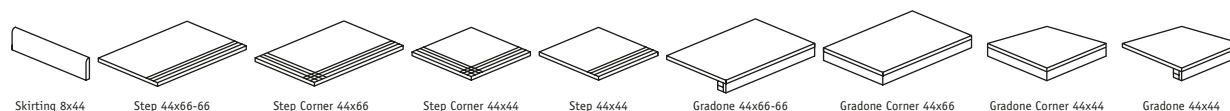

Cinque Terre (Modular)

VENUS
Luxury
Lifestyle