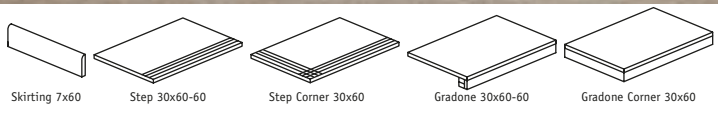

New Series

Non Repeating Design

Matt Tiles

Digital Inkjet Printing

45x90 18x35 3/4"

11,5 mm

Gres Porcelain

Modular

30x60

12x24"

Size	Pieces box	M² box	Kg box	M² pallet	Kg pallet	Boxes pallet	Pallet
300x600	6	1,08	24,00	51,84	1168	48	105x105
294x294 Mosaic	6	0,52	14,14	32,76	907	63	100x100