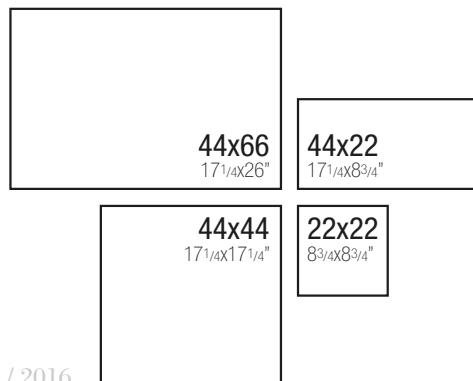

# 44x66

17 1/4 x 26"

Land Beige  
Land Anthracite

44x66 / 44x44 / 44x22 / 22x22  
17 1/4 x 26" / 17 1/4 x 17 1/4" / 17 1/4 x 8 3/4" / 8 3/4 x 8 3/4"  
Mosaico 29,4x29,4 (5x5) / Mosaic 11 1/2 x 11 1/2"

Size	Pieces box	M <sup>2</sup> box	Kg box	M <sup>2</sup> pallet	Kg pallet	Boxes pallet	Pallet
<b>Modular</b> All the sizes are included in the same box	1PC 44x66 2PCS 44x44 1 PC 22x44 2PCS 22x22	0,87	20,70	26,10	645	30	120x80
294x294 Mosaic	6	0,52	14,14	32,76	907	63	100x100