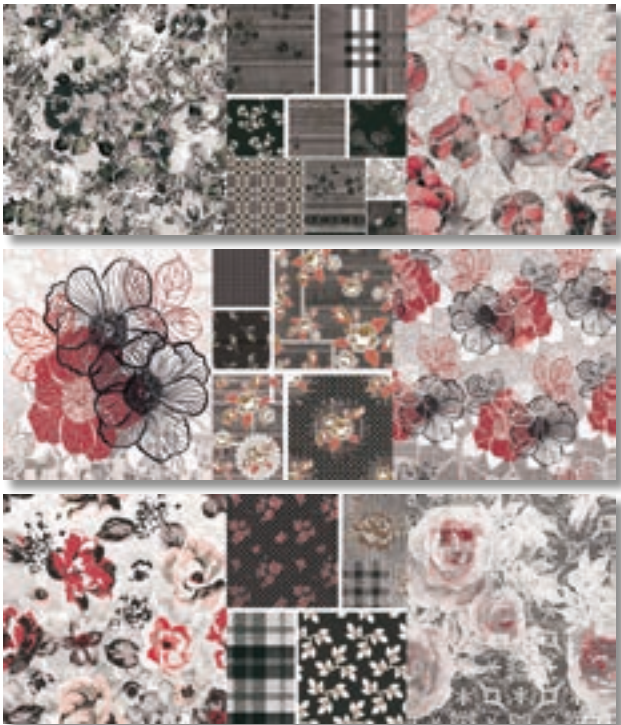

Digital Inkjet
Printing

Satin
Tiles

40x40
15/16x15/16"

22,5x60
9x24"

22,5x60

9x24"

Decor Set Euphoria Satine (Set 3 p)
S1050 / 034194