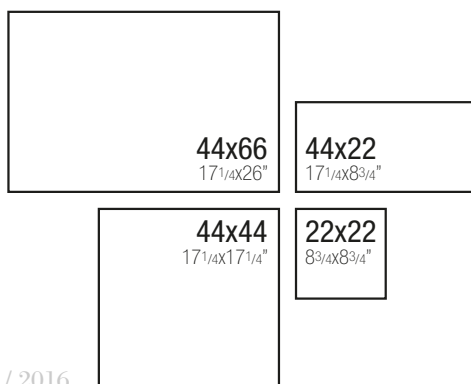

44x66 / 44x44 / 44x22 / 22x22
17 1/4 x 26" / 17 1/4 x 17 1/4" / 17 1/4 x 8 3/4" / 8 3/4 x 8 3/4"
Mosaico 29,4x29,4 (5x5) / Mosaic 11 1/2 x 11 1/2"

Size	Pieces box	M² box	Kg box	M² pallet	Kg pallet	Boxes pallet	Pallet
Modular All the sizes are included in the same box	1PC 44x66 2PCS 44x44 1 PC 22x44 2PCS 22x22	0,87	20,70	26,10	645	30	120x80
294x294 Mosaic	6	0,52	14,14	32,76	907	63	100x100