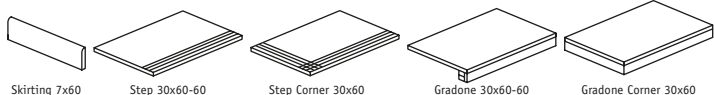

NEW

Non Repeating Design

Matt Tiles

Digital Inkjet Printing

30x60 12x24"

10 mm

Gres Porcelain

30x60

12x24"

Size	Pieces box	M² box	Kg box	M² pallet	Kg pallet	Boxes pallet	Pallet
300x600	6	1,08	24,00	51,84	1168	48	105x105