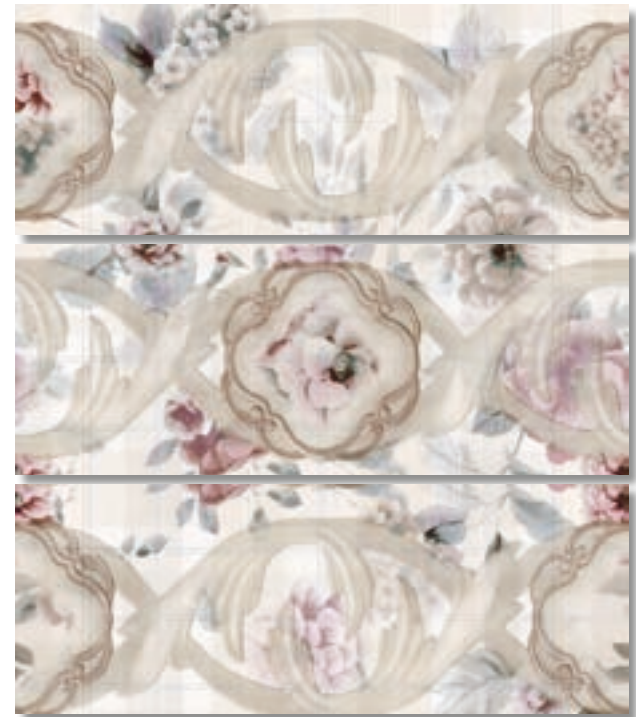

Decor Set Chloe Lila (Set 3 pieces)
S1150 / 033029