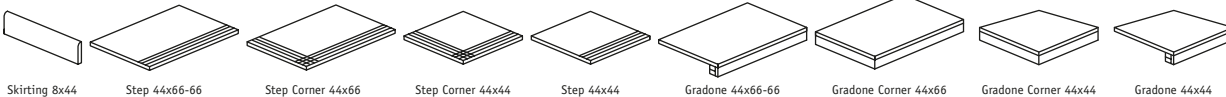

Enygma (Modular)

VENUS
Luxury
Lifestyle