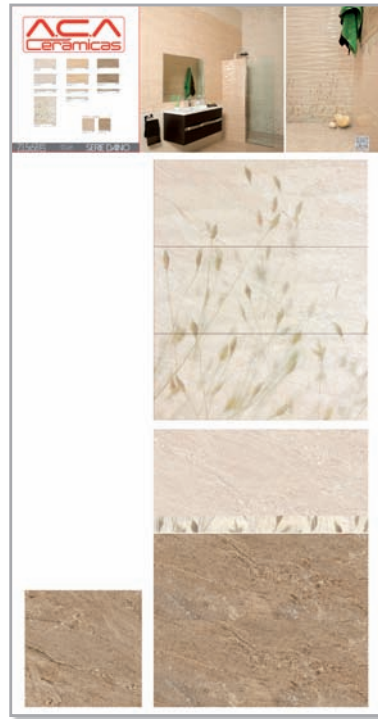

Lavabo Trajano
111x51x14 cm.

P840
Price per Piece

Repisa Trajano
89x19 cm.

P640
Price per Piece

Pie Lavabo Trajano **P700**
26x78 cm. *Price per Piece*

Promotional Material Technical Panels

Website

You can find all the information at our website. Visit us at www.acaceramicas.com