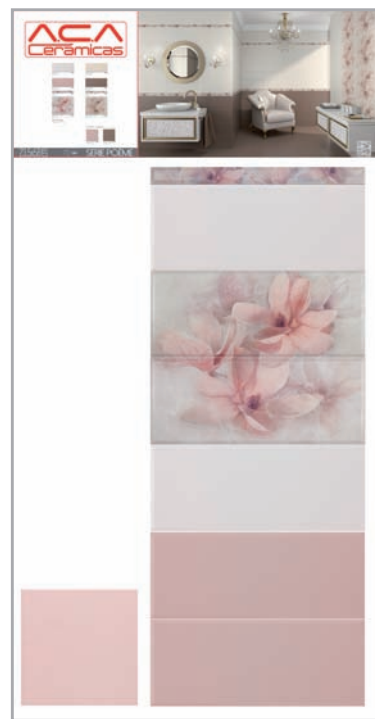

Lavabo Trajano
111x51x14 cm.

P840
Price per Piece

Repisa Trajano
89x19 cm.

P640
Price per Piece

Pie Lavabo Trajano **P700**
26x78 cm. *Price per Piece*

Promotional Material Technical Panels

Website

You can find all the information at our website. Visit us at www.acaceramicas.com