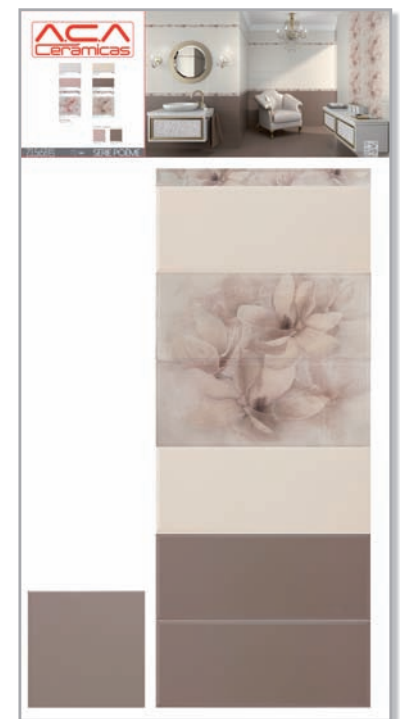

Lavabo Trajano
111x51x14 cm.

P840
Price per Piece

Repisa Trajano
89x19 cm.

P640
Price per Piece

Pie Lavabo Trajano **P700**
26x78 cm. *Price per Piece*

Promotional Material Technical Panels

Website

You can find all the information at our website. Visit us at www.acaceramicas.com