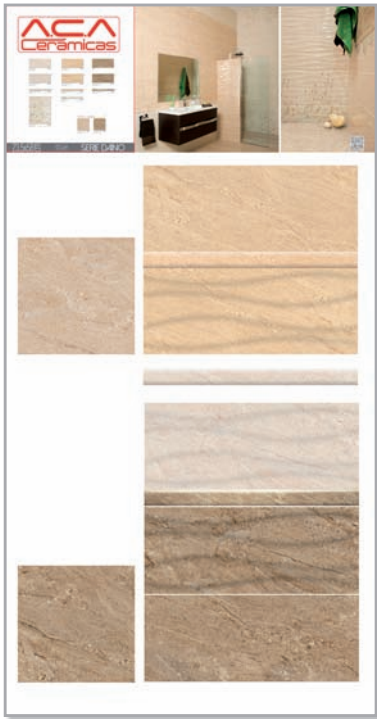

Lavabo Trajano
111x51x14 cm.

P840
Price per Piece

Repisa Trajano
89x19 cm.

P640
Price per Piece

Pie Lavabo Trajano **P700**
26x78 cm. *Price per Piece*

Promotional Material Technical Panels

Website

You can find all the information at our website. Visit us at www.acaceramicas.com