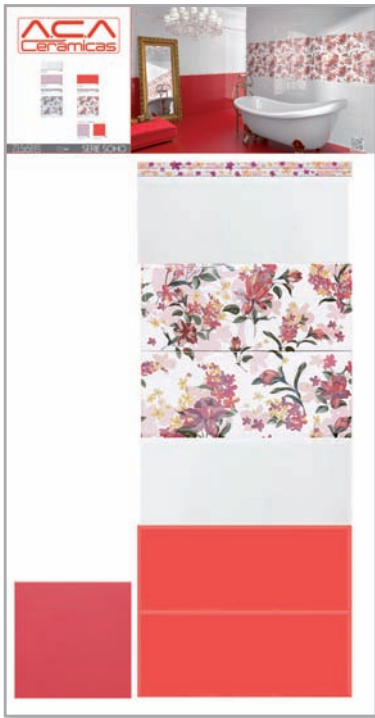

Lavabo Trajano
111x51x14 cm.

P840
Price per Piece

Repisa Trajano
89x19 cm.

P640
Price per Piece

Pie Lavabo Trajano **P700**
26x78 cm. *Price per Piece*

Promotional Material Technical Panels

Website

You can find all the information at our website. Visit us at www.acaceramicas.com