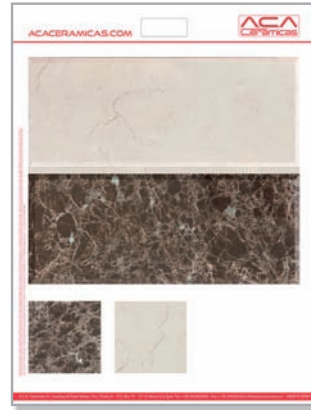

Lavabo Trajano
111x51x14 cm.

P840
Price per Piece

Repisa Trajano
89x19 cm.

P640
Price per Piece

Pie Lavabo Trajano **P700**
26x78 cm. *Price per Piece*

Promotional Material Technical Panels

Website

You can find all the information at our website. Visit us at www.acaceramicas.com